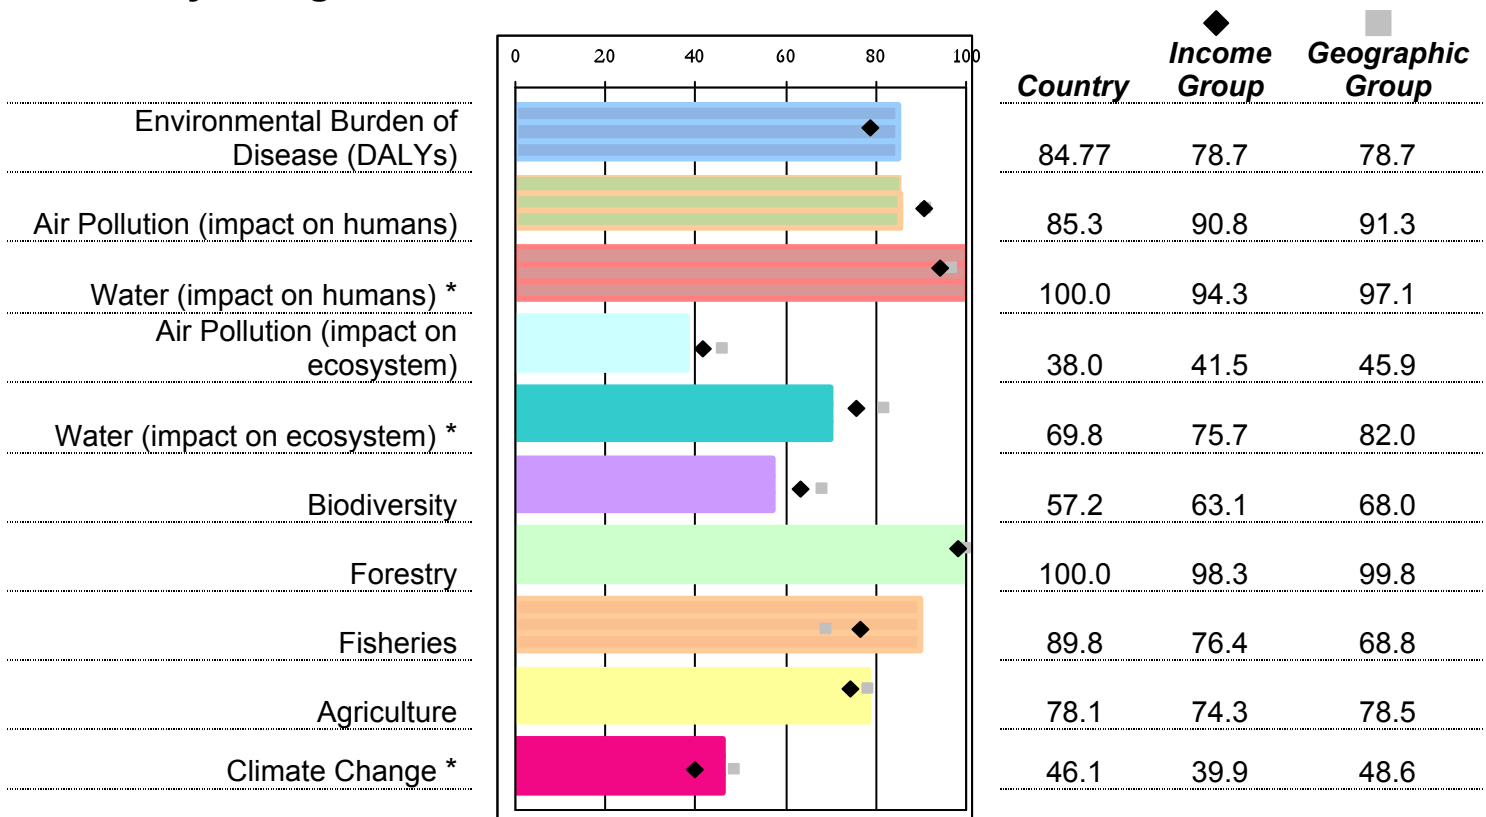

Spain

EUROPE

GDP/capita 2007 est. (PPP) \$28,536
Income Decile 2 (1=high, 10=low)

2010 ENVIRONMENTAL PERFORMANCE INDEX	
Rank:	25
Score:	70.6
Income Group Average:	66.1
Geographic Group Average:	71.5

Environmental objectives:

Policy Categories

* This indicator / policy category makes use of imputed data for certain countries. Please download the 2010 EPI data file in Excel format to determine whether this country's score relied upon imputed data.

Indicators

* This indicator / policy category makes use of imputed data for certain countries. Please download the 2010 EPI data file in Excel format to determine whether this country's score relied upon imputed data.