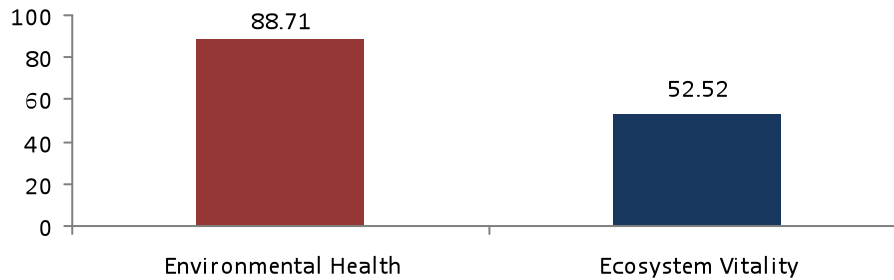

Spain

EUROPE

GDP/capita 2007 est. (PPP) \$28,536
Income Decile 2 (1=high, 10=low)

2010 ENVIRONMENTAL PERFORMANCE INDEX	
Rank:	25
Score:	70.6
Income Group Average:	66.1
Geographic Group Average:	71.5

Environmental objectives:

Policy Categories

* This indicator / policy category makes use of imputed data for certain countries. Please download the 2010 EPI data file in Excel format to determine whether this country's score relied upon imputed data.

Indicators

* This indicator / policy category makes use of imputed data for certain countries. Please download the 2010 EPI data file in Excel format to determine whether this country's score relied upon imputed data.